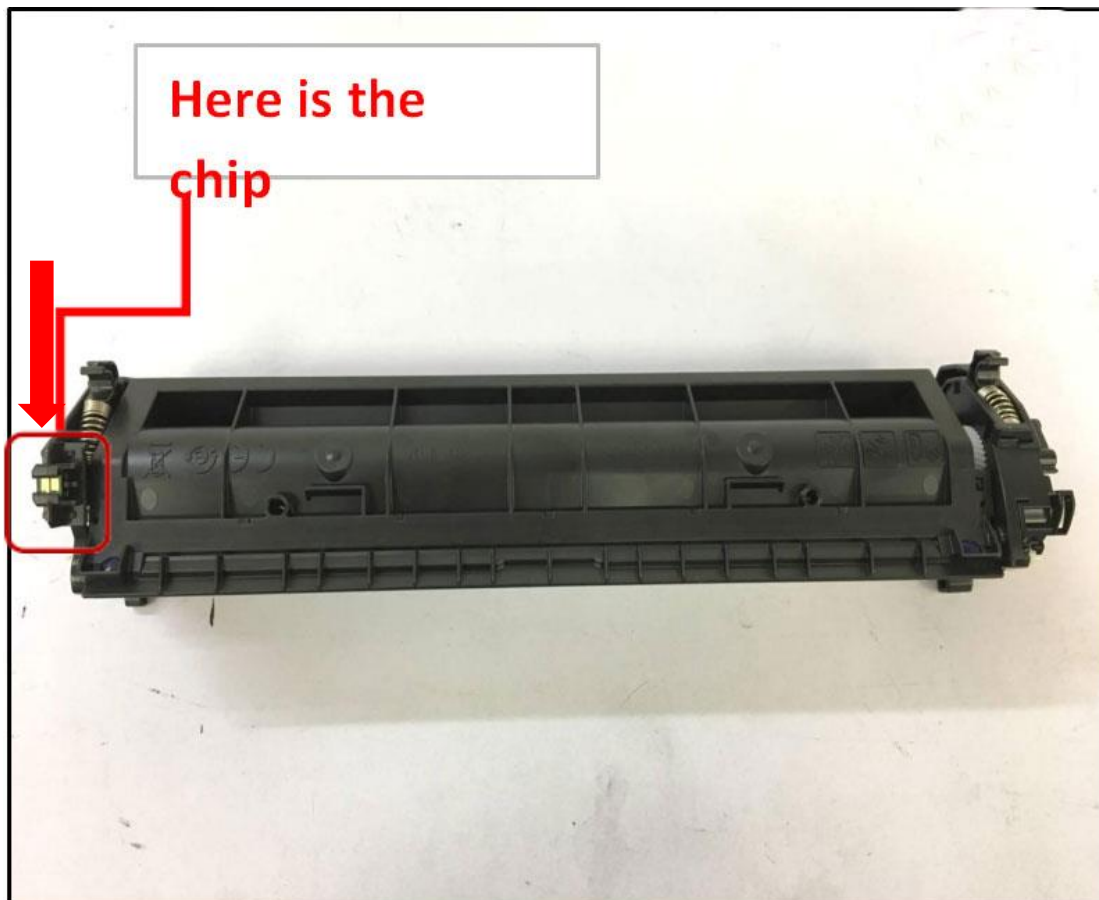

Find out the chip slot in compatible Proffisy® CF217/230/218A toner cartridge without chip.