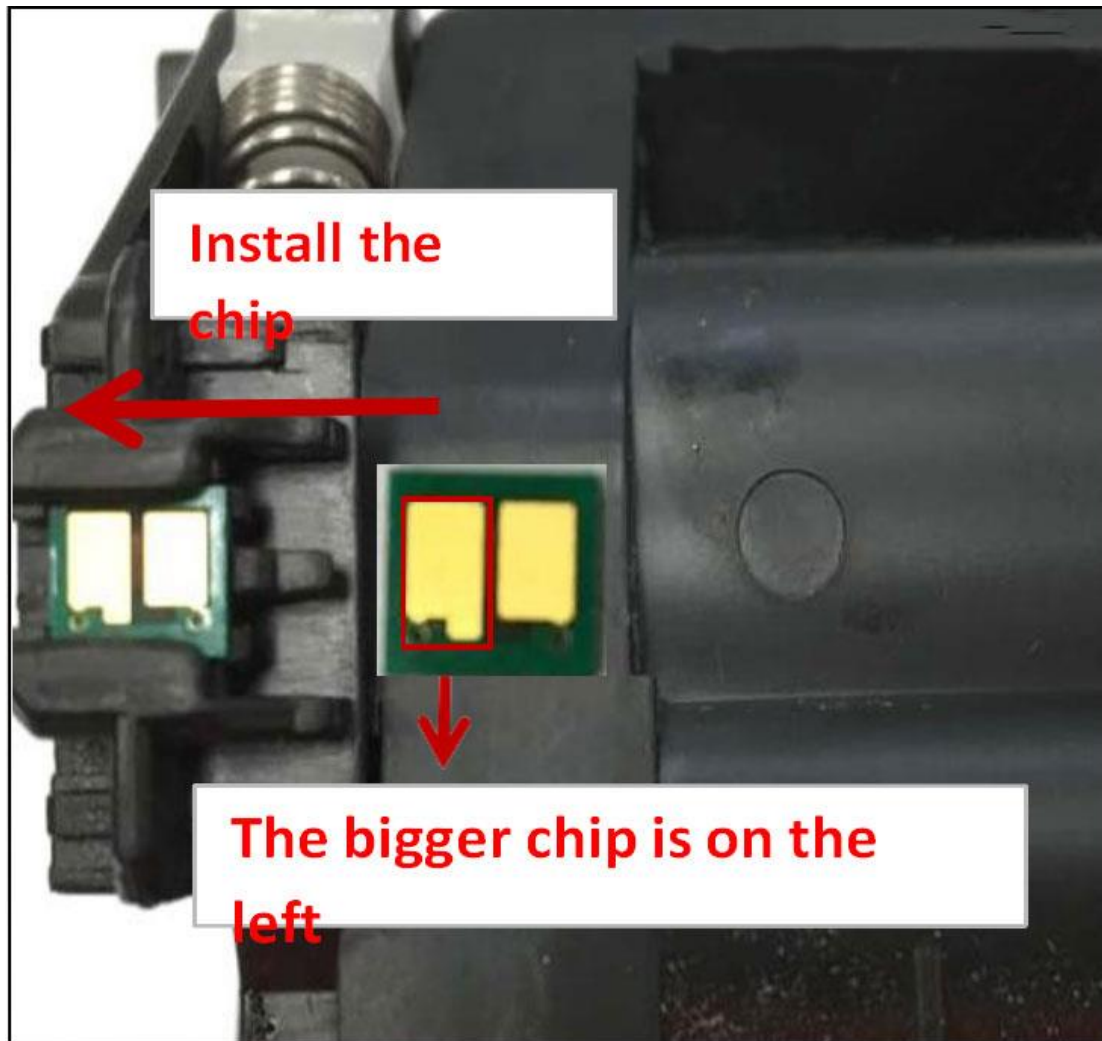

How to Replace CF217/230/218A Series Chip?

In September 2016, HP released a new series of printers that included the M102, M132, M227 and others. These printers featured print speed 10% faster than previous generations. The cartridge structure separates the drum and toner. The automatic shutdown function can help users conserve energy. The printers also equipped with a mobile printing function and work well for daily use in medium and small enterprises.

Step 2: Replace Proffisy® CF217/230/218A toner cartridge without chip,

Find out the chip slot in compatible Proffisy® CF217/230/218A toner cartridge without chip.

Step 3: Press the long pin of chip to the slot bottom ,

Note: Long pin(Bigger chip pin) must be installed into slot bottom.

Step 4: Put Proffisy® compatible CF217/230/218A toner cartridge with chip back to printer.

Warning: the machine will be destroyed when the toner powder is lower or without powder. Please ignore it and go ahead to print.