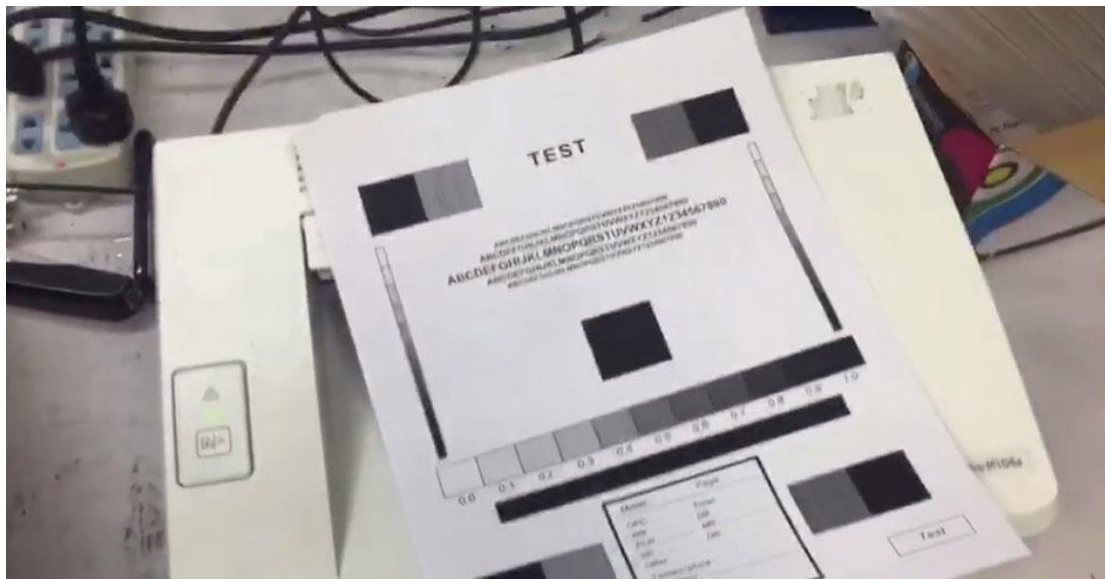

Compatible for HP18A CF218A is in big stock in Proffisy® Amazon.in.
You can buy it at: <https://amzn.to/2LMu0eW>

More hot models toner cartridge details at Proffisy Website: www.proffisytoner.com.

We have a 5 STAR professional technical service team for you. Any requests please feel free to contact us:

Email: marketing@proffisytoner.com

Whatsapp: 0086 18938939387