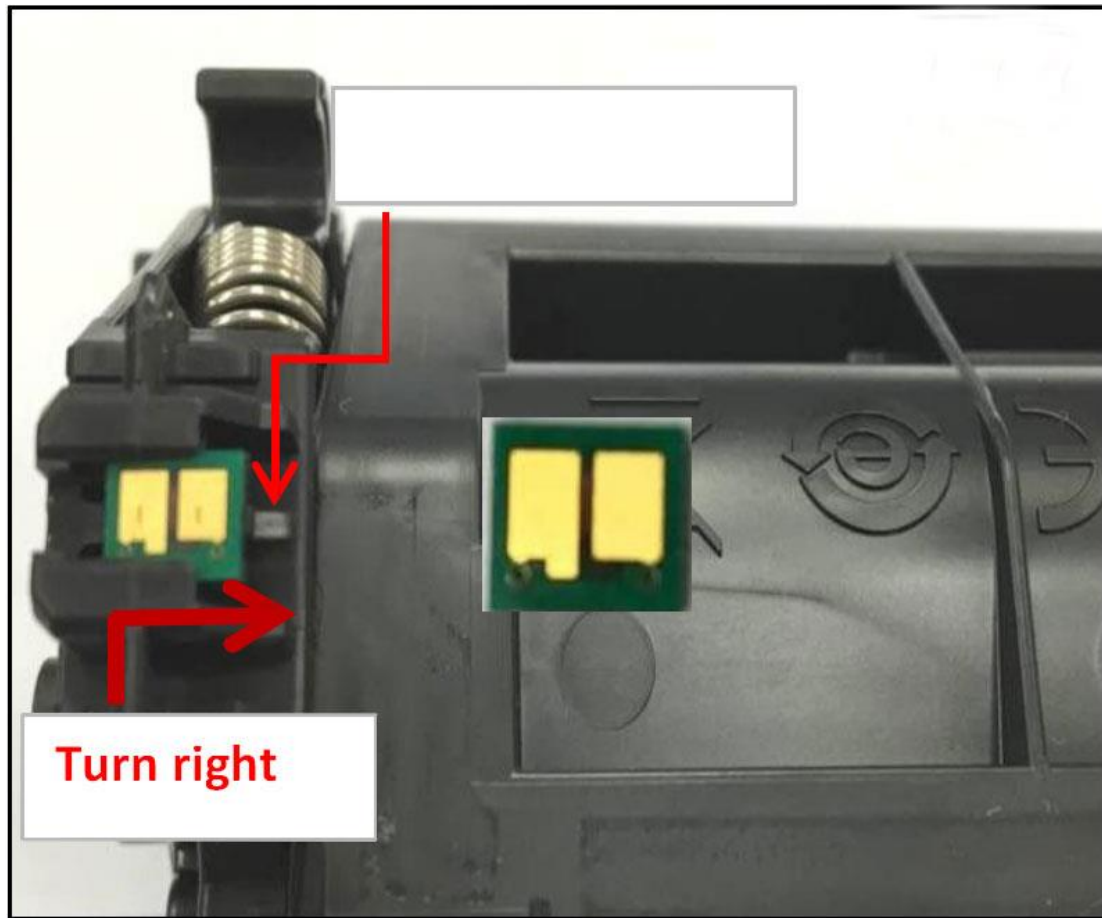

Step 3: Press the long pin of chip to the slot bottom ,